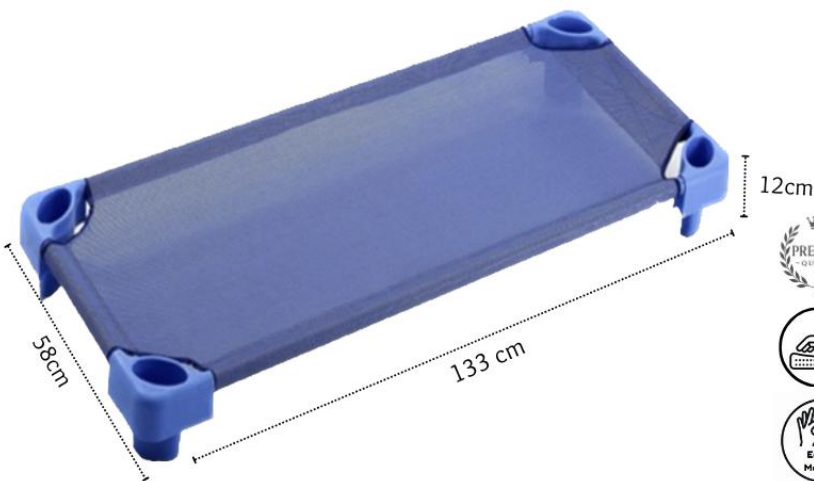

Safety Fence

Elegant Modern Safety Fence

One Piece Mat

Anti - Bacterial
Foldable Safety Mat

Elegant Standard Safety Fence

White + Grey

White

Fun Park With Slide

L 210cm x W 140cm x H 60cm

Elegant Table

My First Play House

Baby & Kids
www.akiddy.com

Children Stackable Cot

Colour Option:

Product Features

Premium Quality

Cot Base

Maximum support 30pcs
Stackable Cot

012 327 1733
017 616 8848

*Self Assembly Required

Baby & Kids
www.akiddy.com

Classroom Furniture

Chair
Seat Height :
28cm / 30cm / 39cm / 43cm

H : 53cm /
66cm / 76cm