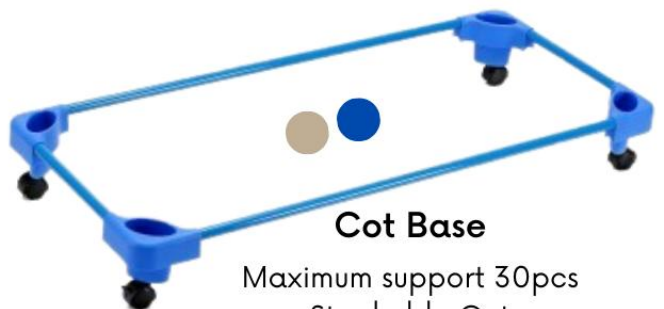

Cot Base

Maximum support 30pcs
Stackable Cot

012 327 1733
017 616 8848

*Self Assembly Required

Baby & Kids
www.akiddy.com

Classroom Furniture

Chair
Seat Height :
28cm / 30cm / 39cm / 43cm

H : 53cm /
66cm / 76cm