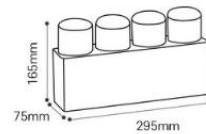

Super Big Block

SAFETY MATERIAL

Safe and harmless resin.

INTELLECTUAL DEVELOPMENT

inspires toddlers with their intellectual development.

PHYSICAL DEVELOPMENT

Inspires toddlers with their physical activities while building blocks.

IMAGINATION DEVELOPMENT

Creative thinking, visualizing possibilities, forming ideas, exploring concepts.