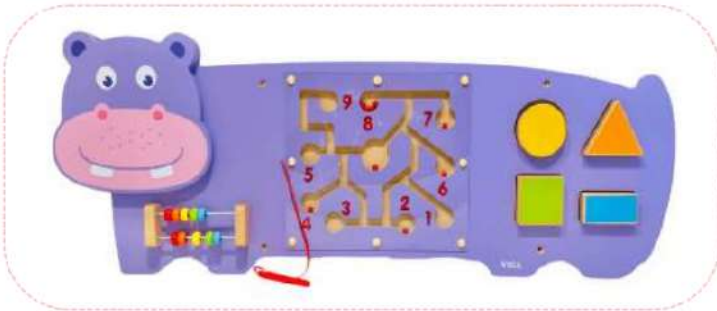

Giant Caterpillar (XL)
L 185 x W 76 x H 12 (cm)

Giant Corcodile (XL)
L 187 x W 61 x H 5 (cm)

Giant Airplane (XL)
L 180 x W 66 x H 5 (cm)

Large Corcodile (M)
L 91 x W 32 x H 6 (cm)

Large Hippo (M)
L 91 x W 32 x H 6 (cm)

Large Bear (M)
L 91 x W 32 x H 6 (cm)

Large Elephant (M)
L 91 x W 32 x H 6 (cm)

Dinosaur (M)
L 91 x W 32 x H 6 (cm)

Wall Mounted Toys

Zebra (Match Shapes)
L 36 x W 55 x H 3.5 (cm)

Giraffe (Mosaic Fruits)
L 36 x W 55 x H 3.5 (cm)