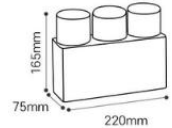

Super Big Block

SAFETY MATERIAL

Safe and harmless resin.

INTELLECTUAL DEVELOPMENT

inspires toddlers with their intellectual development.

PHYSICAL DEVELOPMENT

Inspires toddlers with their physical activities while building blocks.

IMAGINATION DEVELOPMENT

Creative thinking, visualizing possibilities, forming ideas, exploring concepts.