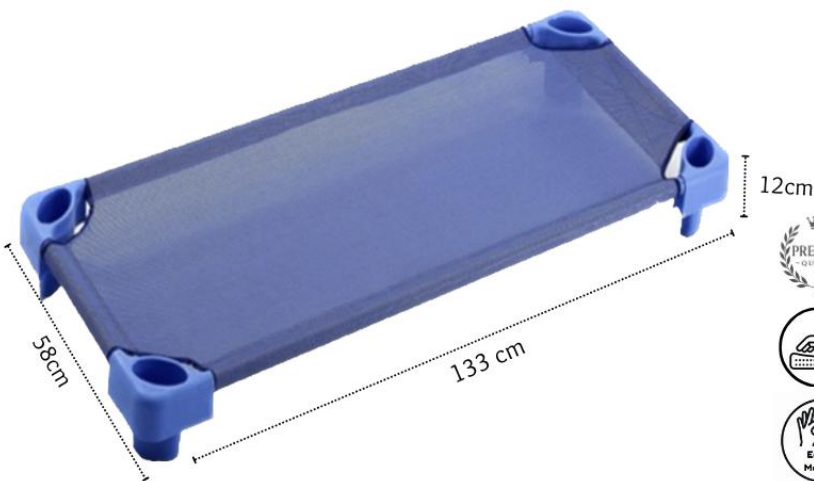

Colour Option:

Product Features

Premium Quality

Original imported from Taiwan

Comfort

Breathable net

Easy Maintain

Clean it with single wipe

Space Saving

Stackable