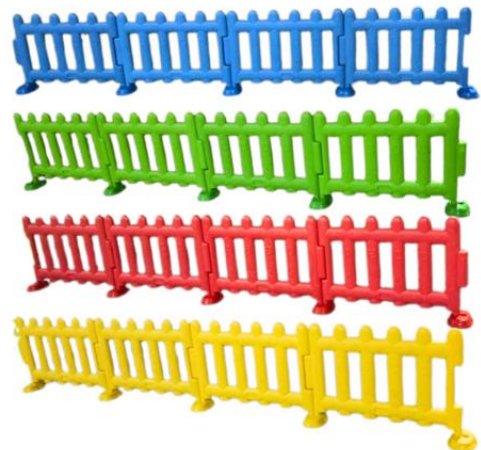

Set of 4 in one colour

*Self-Assembly Required