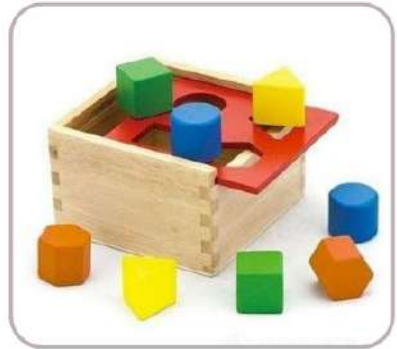

Sliding Ball
L 30 x W 30 x H 2.6 (cm)

Baby & Kids

www.akid.com

Fine Motorskill

Beads Sequence
RM 165.00

Giant Wooden Lacing Beads
RM 69.00

Shape Sorting
RM 48.00

Puzzle & Spinning Gears
RM 93.00