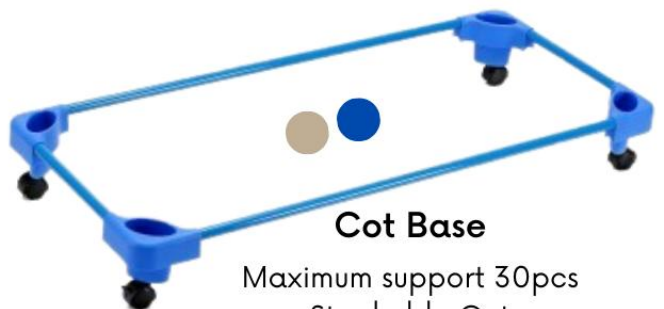

Cot Base

Maximum support 30pcs
Stackable Cot

012 327 1733
017 616 8848

*Self Assembly Required