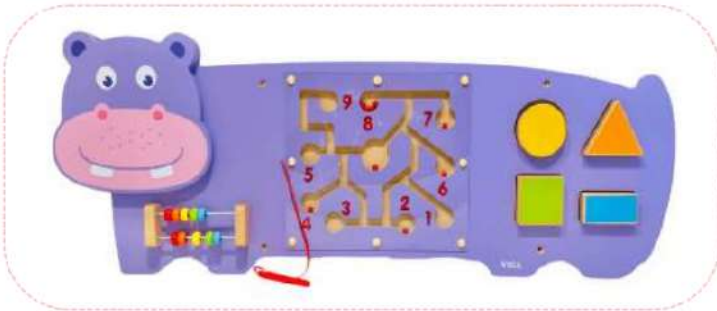

120cm x 41cm x 63cm

Fire Truck

120cm x 41cm x 63cm

Wall Mounted Toys

Giant Caterpillar (XL)
L 185 x W 76 x H 12 (cm)

Giant Corcodile (XL)
L 187 x W 61 x H 5 (cm)

Giant Airplane (XL)
L 180 x W 66 x H 5 (cm)

Large Corcodile (M)
L 91 x W 32 x H 6 (cm)

Large Hippo (M)
L 91 x W 32 x H 6 (cm)

Large Bear (M)
L 91 x W 32 x H 6 (cm)

Large Elephant (M)
L 91 x W 32 x H 6 (cm)

Dinosaur (M)
L 91 x W 32 x H 6 (cm)

Wall Mounted Toys

Zebra (Match Shapes)
L 36 x W 55 x H 3.5 (cm)