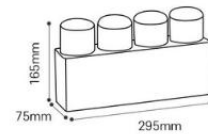

Super Big Block

SAFETY MATERIAL

Safe and harmless resin.

INTELLECTUAL DEVELOPMENT

inspires toddlers with their intellectual development.

PHYSICAL DEVELOPMENT

Inspires toddlers with their physical activities while building blocks.

IMAGINATION DEVELOPMENT

Creative thinking, visualizing possibilities, forming ideas, exploring concepts.